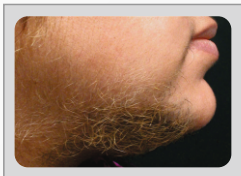

BEFORE & AFTER: