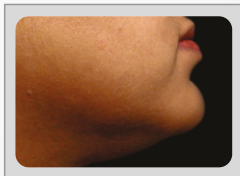

BEFORE & AFTER: